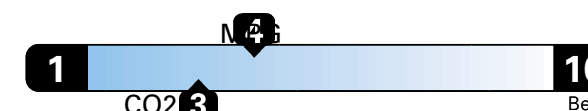

This vehicle emits 465 grams CO2 per mile. The best emits 0 grams per mile (tailpipe only). Producing and distributing fuel also creates emissions; learn more at fuelconomy.gov.

Actual results will vary for many reasons, including driving conditions and how you drive and maintain your vehicle. The average new vehicle gets 27 MPG and cost $6,750 to fuel over 5 years. Cost estimates are based on 15,000 miles per year at $2.65 per gallon. MPGe is miles per gasoline gallon equivalent. Vehicle emissions are a significant cause of climate change and smog.

fuelconomy.gov

Calculate personalized estimates and compare vehicles

Smartphone
QR Code

GOVERNMENT 5-STAR SAFETY RATINGS

Overall Vehicle Score

Not Rated

Based on the combined ratings of frontal, side, and rollover.
Should ONLY be compared to other vehicles of similar size and weight.

Frontal
Crash

Driver
Passenger

★★★★★
★★★★★

Based on the risk of injury in a frontal impact.
Should ONLY be compared to other vehicles of similar size and weight.

Side
Crash

Front seat
Rear seat

★★★★★
★★★★★

Based on the risk of injury in a side impact.

Rollover

★★★

Based on the risk of rollover in a single-vehicle crash.

Star ratings range from 1 to 5 stars (★★★★★) with 5 being the highest.
Source: National Highway Traffic Safety Administration (NHTSA)
www.safercar.gov or 1-888-327-4236

The safety ratings above are based on Federal Government tests of particular vehicles equipped with certain features and options. The performance of this vehicle may differ.

PARTS CONTENT INFORMATION

FOR VEHICLES IN THIS CARLINE:
U.S./CANADIAN PARTS CONTENT: 57%
MAJOR SOURCES OF FOREIGN PARTS CONTENT:

MEXICO : 27%
NOTE: PARTS CONTENT DOES NOT INCLUDE FINAL ASSEMBLY, DISTRIBUTION, OR OTHER NON-PARTS COSTS.

FOR THIS VEHICLE:
FINAL ASSEMBLY POINT:
WARREN, MICHIGAN, U.S.A.
COUNTRY OF ORIGIN:
ENGINE: ITALY
TRANSMISSION: GERMANY

Snow Plow Prep Disclaimer
This vehicle not factory equipped for Snow Plow installation - See dealer for details.

VEHICLE PROTECTION
A PRODUCT OF FCA US LLC

Ask for Mopar Vehicle Protection for your vehicle. We Built It. We Back It.