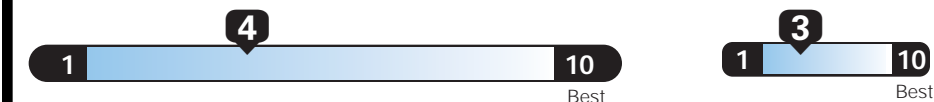

This vehicle emits 420 grams CO2 per mile. The best emits 0 grams per mile (tailpipe only). Producing and distributing fuel also creates emissions; learn more at fuel economy.gov

Actual results will vary for many reasons, including driving conditions and how you drive and maintain your vehicle. The average new vehicle gets 27 MPG and cost $6,750 to fuel over 5 years. Cost estimates are based on 15,000 miles per year at $2.40 per gallon. MPGe is miles per gasoline gallon equivalent. Vehicle emissions are a significant cause of climate change and smog.

fuel economy.gov

Calculate personalized estimates and compare vehicles

Smartphone QR Code™

GOVERNMENT 5-STAR SAFETY RATINGS

Overall Vehicle Score

Not Rated

Based on the combined ratings of frontal, side, and rollover. Should ONLY be compared to other vehicles of similar size and weight.

Frontal Crash

Driver Passenger

★★★★★
★★★★★

Based on the risk of injury in a frontal impact. Should ONLY be compared to other vehicles of similar size and weight.

Side Crash

Front seat Rear seat

Not Rated Not Rated

Based on the risk of injury in a side impact.

Rollover

★★★★★

Based on the risk of rollover in a single-vehicle crash.

Star ratings range from 1 to 5 stars (★★★★★) with 5 being the highest.

Source: National Highway Traffic Safety Administration (NHTSA)

www.safercar.gov or 1-888-327-4236

PARTS CONTENT INFORMATION

FOR VEHICLES IN THIS CARLINE:
U.S./CANADIAN PARTS CONTENT: 28%
MAJOR SOURCES OF FOREIGN PARTS CONTENT:

MEXICO: 64%
NOTE: PARTS CONTENT DOES NOT INCLUDE FINAL ASSEMBLY, DISTRIBUTION, OR OTHER NON-PARTS COSTS.

FOR THIS VEHICLE:
FINAL ASSEMBLY POINT:
TOLUCA, MEXICO

COUNTRY OF ORIGIN:
ENGINE: UNITED STATES
TRANSMISSION: UNITED STATES

The safety ratings above are based on Federal Government tests of particular vehicles equipped with certain features and options. The performance of this vehicle may differ.