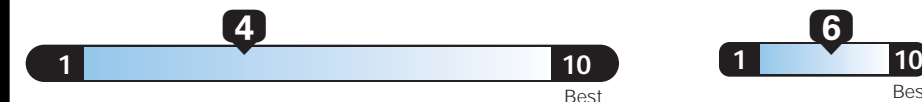

This vehicle emits 445 grams CO2 per mile. The best emits 0 grams per mile (tailpipe only). Producing and distributing fuel also creates emissions; learn more at fuel economy.gov

Actual results will vary for many reasons, including driving conditions and how you drive and maintain your vehicle. The average new vehicle gets 26 MPG and cost $7,000 to fuel over 5 years. Cost estimates are based on 15,000 miles per year at $2.45 per gallon. This is a dual fueled automobile. MPGe is miles per gasoline gallon equivalent. Vehicle emissions are a significant cause of climate change and smog.

fuel economy.gov

Calculate personalized estimates and compare vehicles