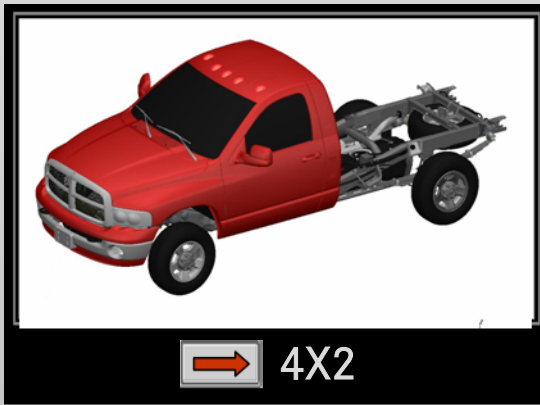

RAM QUAD CAB 2500

**SELECT A WHEELBASE*

RAM QUAD CAB 2500 140.5"WB

**SELECT A DRIVETRAIN*

RAM QUAD CAB 2500 140.5"WB 4X2

**SELECT A VIEW*

RAM QUAD CAB 2500 140.5"WB 4X4

**SELECT A VIEW*

RAM QUAD CAB 2500 160.5"WB

**SELECT A DRIVETRAIN*

RAM QUAD CAB 2500 160.5"WB 4X2

**SELECT A VIEW*

RAM QUAD CAB 2500 160.5"WB 4X4

**SELECT A VIEW*

 FRONT & REAR VIEW

 PLAN & SIDE VIEW

 CHARTS

RAM QUAD CAB 2500 160.5"WB BOX OFF

**SELECT A DRIVETRAIN*

RAM QUAD CAB 2500 160.5"WB BOX OFF 4X2

**SELECT A VIEW*

 FRONT & REAR VIEW

 PLAN & SIDE VIEW

 CHARTS

RAM QUAD CAB 2500 160.5"WB BOX OFF 4X4

**SELECT A VIEW*