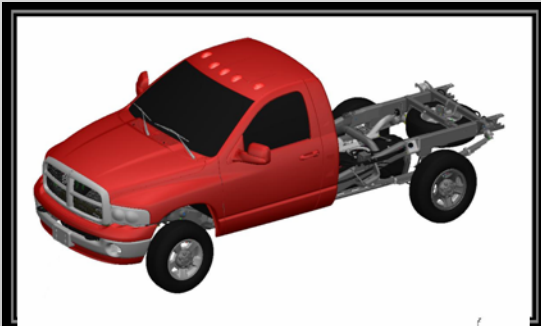

RAM QUAD CAB 2500

**SELECT A WHEELBASE*

RAM QUAD CAB 2500 140.5"WB

**SELECT A DRIVETRAIN*

RAM QUAD CAB 2500 140.5"WB 4X2

**SELECT A VIEW*

RAM QUAD CAB 2500 140.5"WB 4X4

**SELECT A VIEW*

RAM QUAD CAB 2500 160.5"WB

**SELECT A DRIVETRAIN*

RAM QUAD CAB 2500 160.5"WB 4X2

**SELECT A VIEW*

RAM QUAD CAB 2500 160.5"WB 4X4

**SELECT A VIEW*

 FRONT & REAR VIEW

 PLAN & SIDE VIEW

 CHARTS

RAM QUAD CAB 2500 160.5"WB BOX OFF

**SELECT A DRIVETRAIN*

RAM QUAD CAB 2500 160.5"WB BOX OFF 4X2

**SELECT A VIEW*

 FRONT & REAR VIEW

 PLAN & SIDE VIEW

 CHARTS

RAM QUAD CAB 2500 160.5"WB BOX OFF 4X4

**SELECT A VIEW*