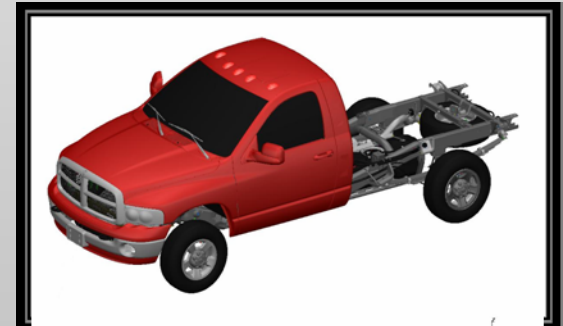

RAM QUAD CAB 2500

**SELECT A WHEELBASE*

RAM QUAD CAB 2500 140.5"WB

**SELECT A DRIVETRAIN*

RAM QUAD CAB 2500 140.5"WB 4X2

**SELECT A VIEW*

RAM QUAD CAB 2500 140.5"WB 4X4

**SELECT A VIEW*

RAM QUAD CAB 2500 160.5"WB

**SELECT A DRIVETRAIN*

RAM QUAD CAB 2500 160.5"WB 4X2

**SELECT A VIEW*

RAM QUAD CAB 2500 160.5"WB 4X4

**SELECT A VIEW*

 FRONT & REAR VIEW

 PLAN & SIDE VIEW

 CHARTS

RAM QUAD CAB 2500 160.5"WB BOX OFF

**SELECT A DRIVETRAIN*

RAM QUAD CAB 2500 160.5"WB BOX OFF 4X2

**SELECT A VIEW*

 FRONT & REAR VIEW

 PLAN & SIDE VIEW

 CHARTS

RAM QUAD CAB 2500 160.5"WB BOX OFF 4X4

**SELECT A VIEW*