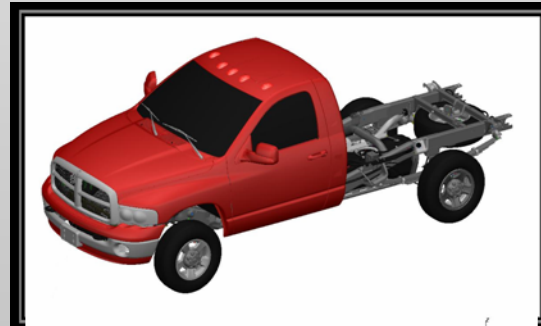

RAM QUAD CAB 2500

**SELECT A WHEELBASE*

RAM QUAD CAB 2500 140.5"WB

**SELECT A DRIVETRAIN*

RAM QUAD CAB 2500 140.5"WB 4X2

**SELECT A VIEW*

RAM QUAD CAB 2500 140.5"WB 4X4

**SELECT A VIEW*

RAM QUAD CAB 2500 160.5"WB

**SELECT A DRIVETRAIN*

RAM QUAD CAB 2500 160.5"WB 4X2

**SELECT A VIEW*

RAM QUAD CAB 2500 160.5"WB 4X4

**SELECT A VIEW*

 FRONT & REAR VIEW

 PLAN & SIDE VIEW

 CHARTS

RAM QUAD CAB 2500 160.5"WB BOX OFF

**SELECT A DRIVETRAIN*

RAM QUAD CAB 2500 160.5"WB BOX OFF 4X2

**SELECT A VIEW*

 FRONT & REAR VIEW

 PLAN & SIDE VIEW

 CHARTS

RAM QUAD CAB 2500 160.5"WB BOX OFF 4X4

**SELECT A VIEW*