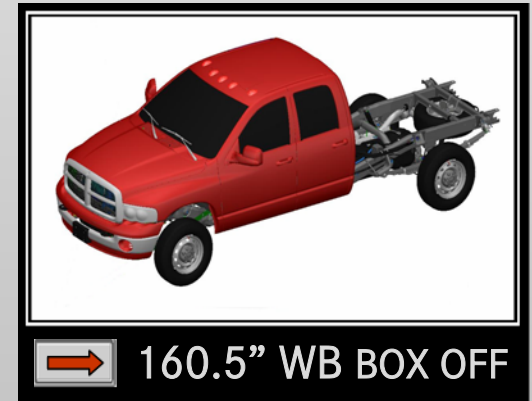

RAM QUAD CAB 2500

**SELECT A WHEELBASE*

RAM QUAD CAB 2500 140.5"WB

**SELECT A DRIVETRAIN*

RAM QUAD CAB 2500 140.5"WB 4X2

**SELECT A VIEW*

RAM QUAD CAB 2500 140.5"WB 4X4

**SELECT A VIEW*

RAM QUAD CAB 2500 160.5"WB

**SELECT A DRIVETRAIN*

RAM QUAD CAB 2500 160.5"WB 4X2

**SELECT A VIEW*

RAM QUAD CAB 2500 160.5"WB 4X4

**SELECT A VIEW*

 FRONT & REAR VIEW

 PLAN & SIDE VIEW

 CHARTS

RAM QUAD CAB 2500 160.5"WB BOX OFF

**SELECT A DRIVETRAIN*

RAM QUAD CAB 2500 160.5"WB BOX OFF 4X2

**SELECT A VIEW*

 FRONT & REAR VIEW

 PLAN & SIDE VIEW

 CHARTS

RAM QUAD CAB 2500 160.5"WB BOX OFF 4X4

**SELECT A VIEW*