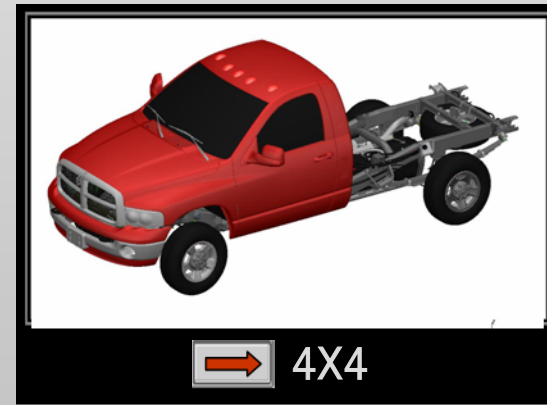

RAM QUAD CAB 2500

**SELECT A WHEELBASE*

RAM QUAD CAB 2500 140.5"WB

**SELECT A DRIVETRAIN*

RAM QUAD CAB 2500 140.5"WB 4X2

**SELECT A VIEW*

RAM QUAD CAB 2500 140.5"WB 4X4

**SELECT A VIEW*

RAM QUAD CAB 2500 160.5"WB

**SELECT A DRIVETRAIN*

RAM QUAD CAB 2500 160.5"WB 4X2

**SELECT A VIEW*

RAM QUAD CAB 2500 160.5"WB 4X4

**SELECT A VIEW*

 FRONT & REAR VIEW

 PLAN & SIDE VIEW

 CHARTS

RAM QUAD CAB 2500 160.5"WB BOX OFF

**SELECT A DRIVETRAIN*

RAM QUAD CAB 2500 160.5"WB BOX OFF 4X2

**SELECT A VIEW*

 FRONT & REAR VIEW

 PLAN & SIDE VIEW

 CHARTS